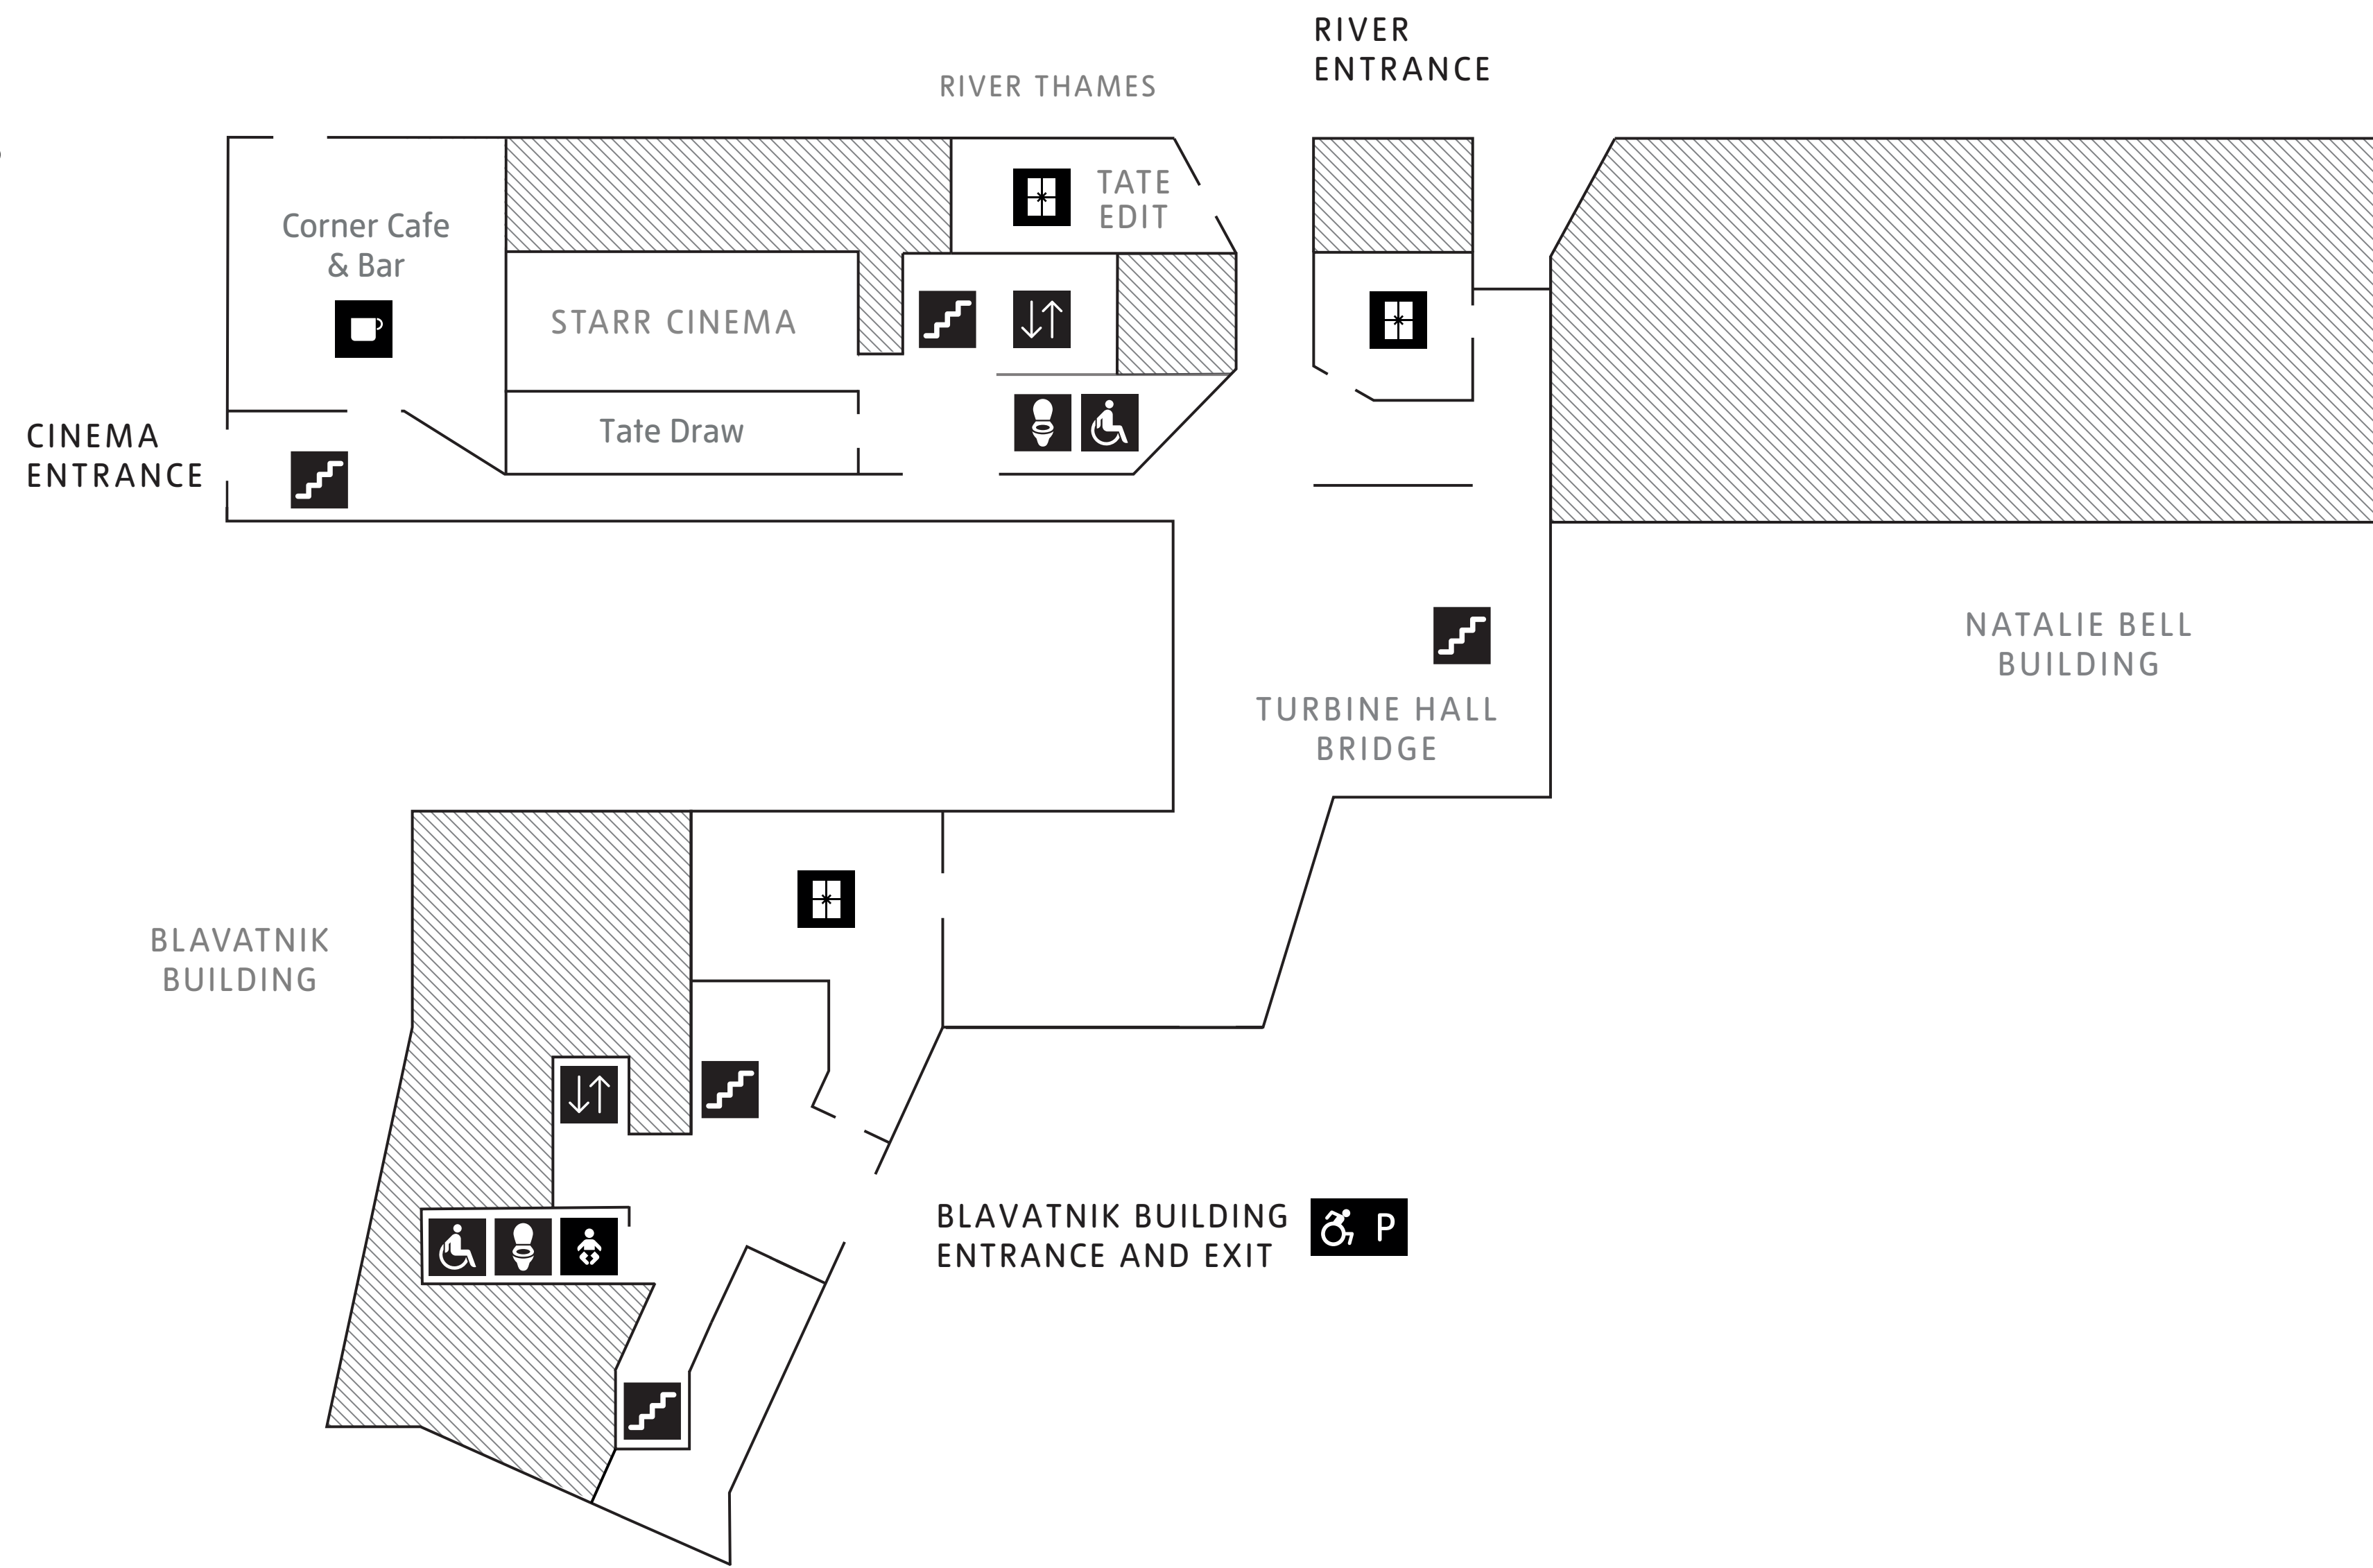

BLAVATNIK BUILDING  
ENTRANCE AND  
EXIT

NATALIE BELL  
BUILDING  
EXIT

TURBINE HALL  
ENTRANCE AND  
EXIT

- Key**
- Tickets
  - Step-free
  - Escalator
  - Cloakroom, lockers
  - Shop
  - Café
  - Restaurant
  - Quiet room
  - Multi-faith room
  - Baby change
  - Toilets
  - Accessible toilets
  - Changing Places toilet

## Key

-  Tickets
-  Lifts
-  Step-free
-  Stairs
-  Escalator
-  Cloakroom, lockers
-  Baby change
-  Toilets
-  Accessible toilets
-  Changing Places toilet

# TATE MODERN MAP

- ### Key
-  Lifts
  -  Stairs
  -  Shop
  -  Café
  -  Baby change
  -  Toilets
  -  Accessible toilets
  -  Car park for disabled visitors