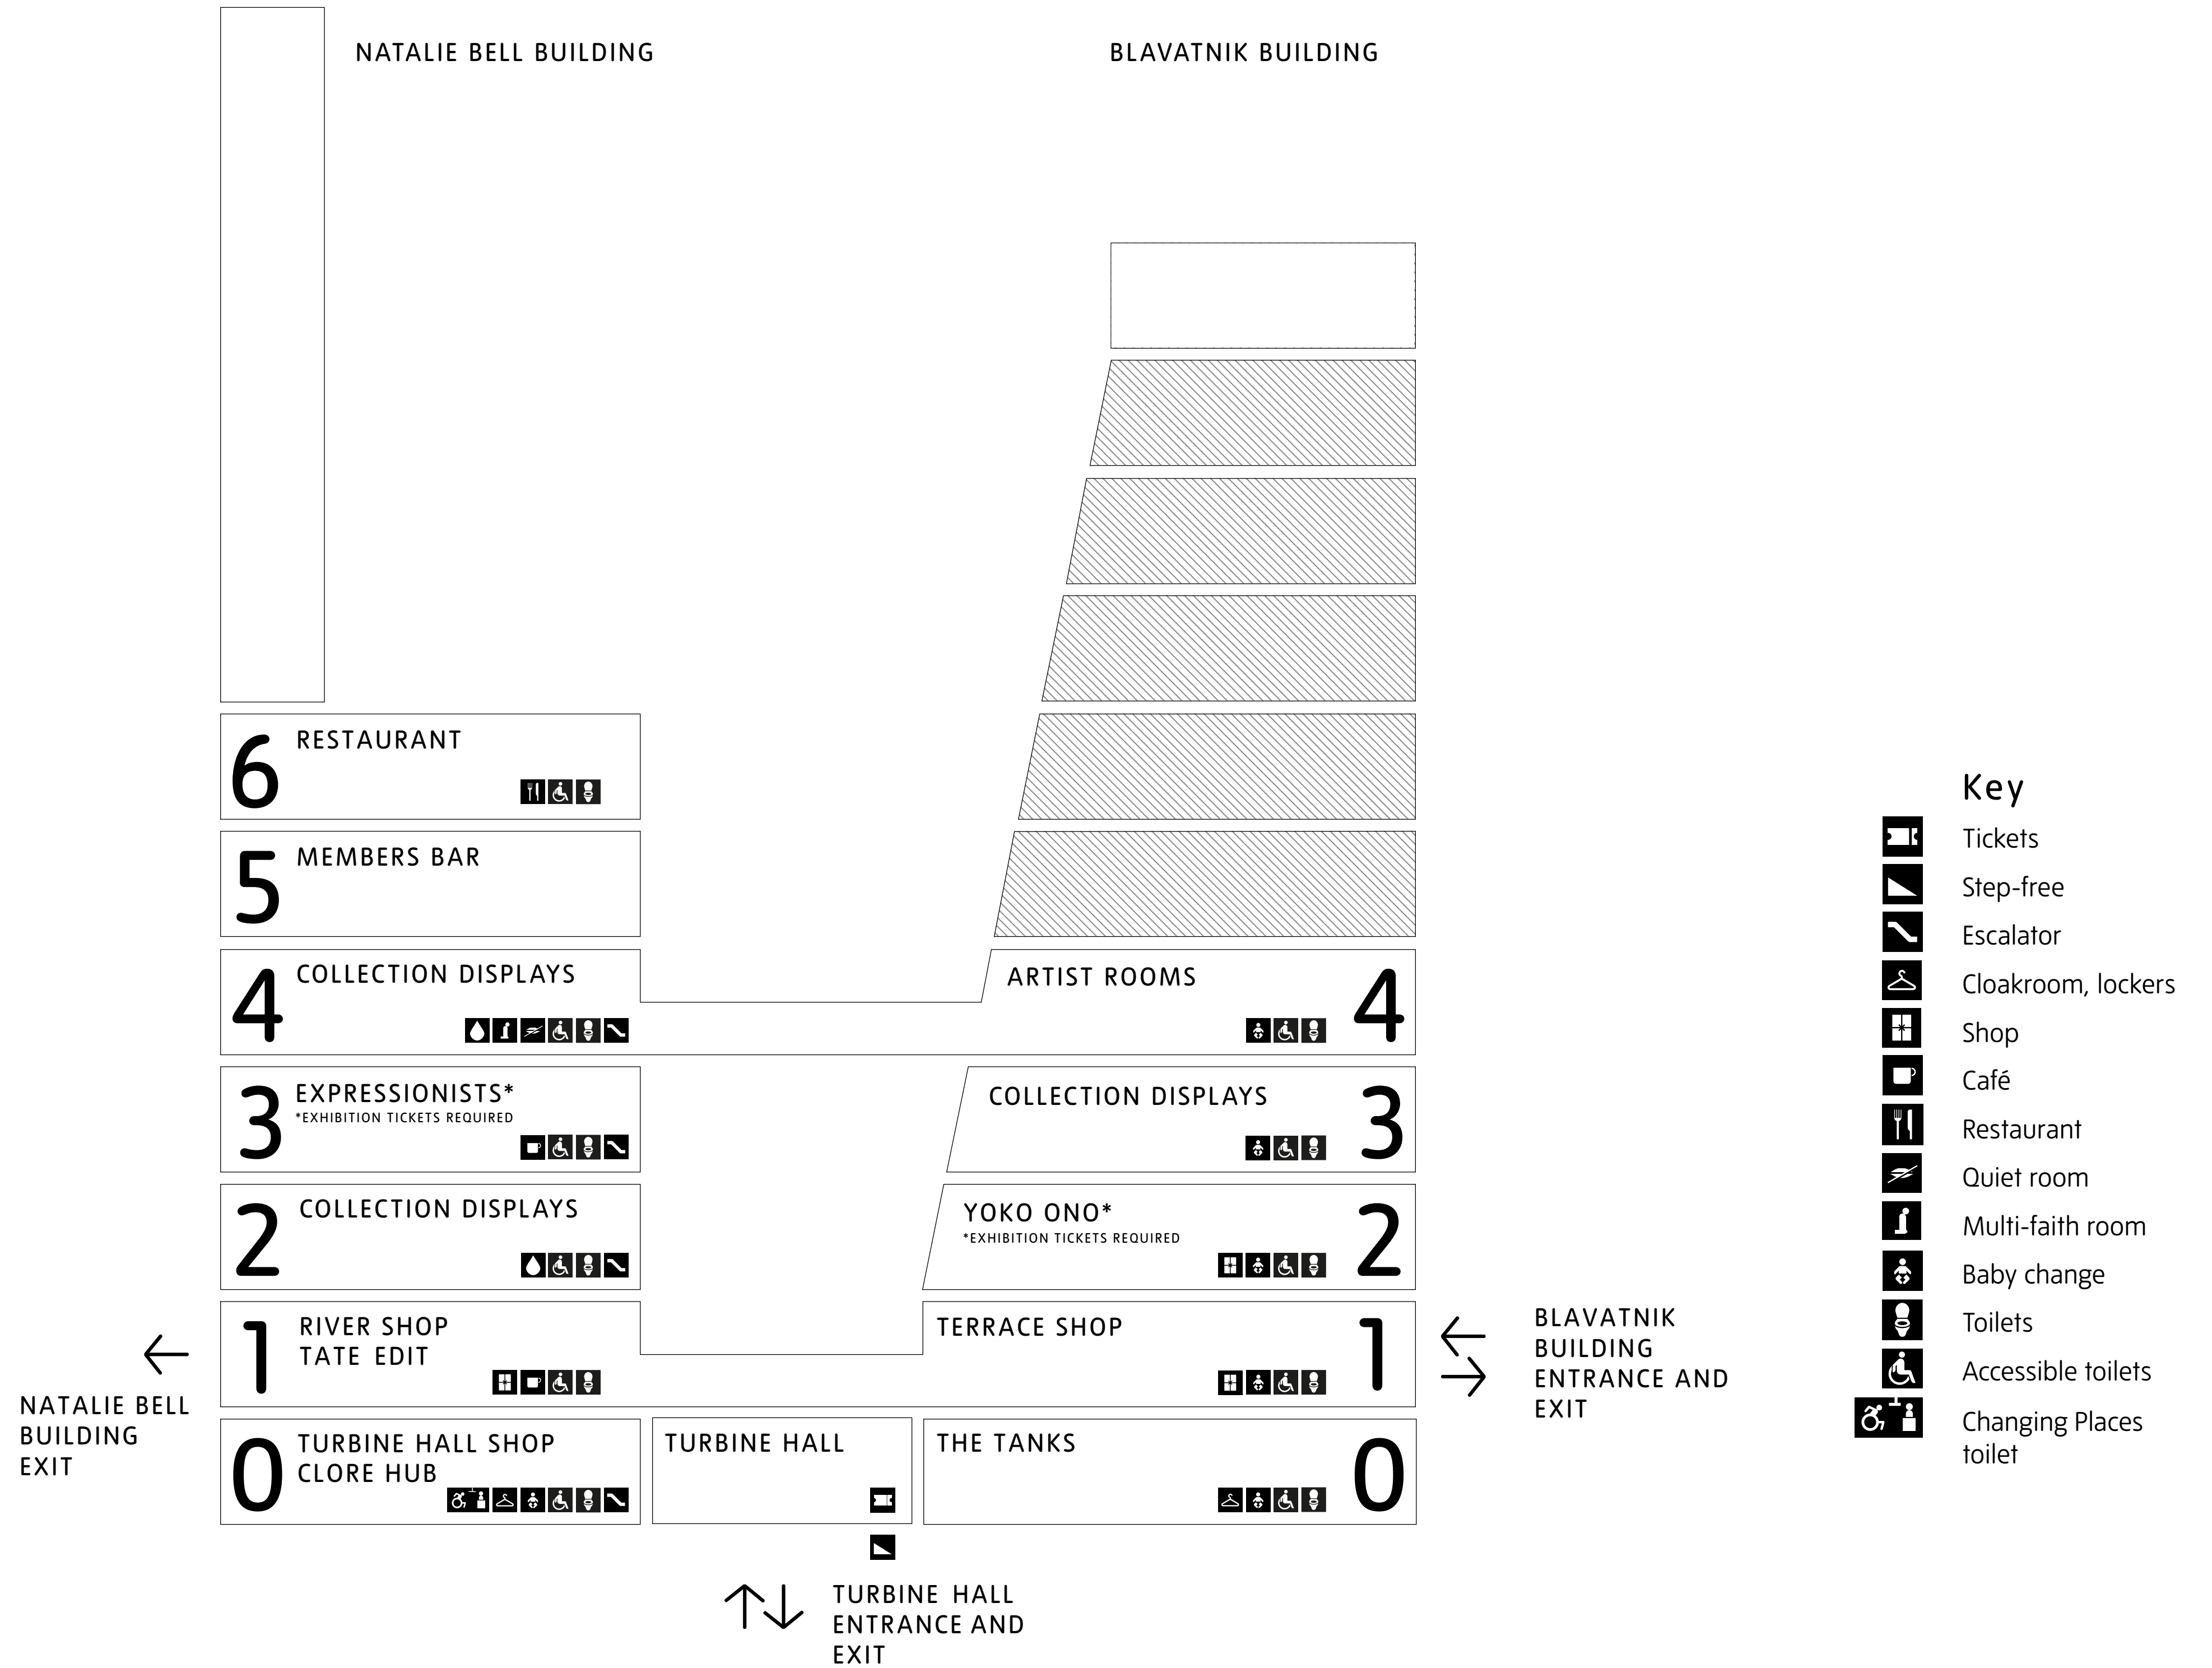

# TATE MODERN MAP

NATALIE BELL BUILDING

BLAVATNIK BUILDING

**6** RESTAURANT

**5** MEMBERS BAR

**4** COLLECTION DISPLAYS

**3** EXPRESSIONISTS\*  
\*EXHIBITION TICKETS REQUIRED

**2** COLLECTION DISPLAYS

BLAVATNIK BUILDING  
ENTRANCE AND  
EXIT

NATALIE BELL  
BUILDING  
EXIT

TURBINE HALL  
ENTRANCE AND  
EXIT

- Key**
- Tickets
  - Step-free
  - Escalator
  - Cloakroom, lockers
  - Shop
  - Café
  - Restaurant
  - Quiet room
  - Multi-faith room
  - Baby change
  - Toilets
  - Accessible toilets
  - Changing Places toilet

# TATE MODERN MAP

RIVER THAMES