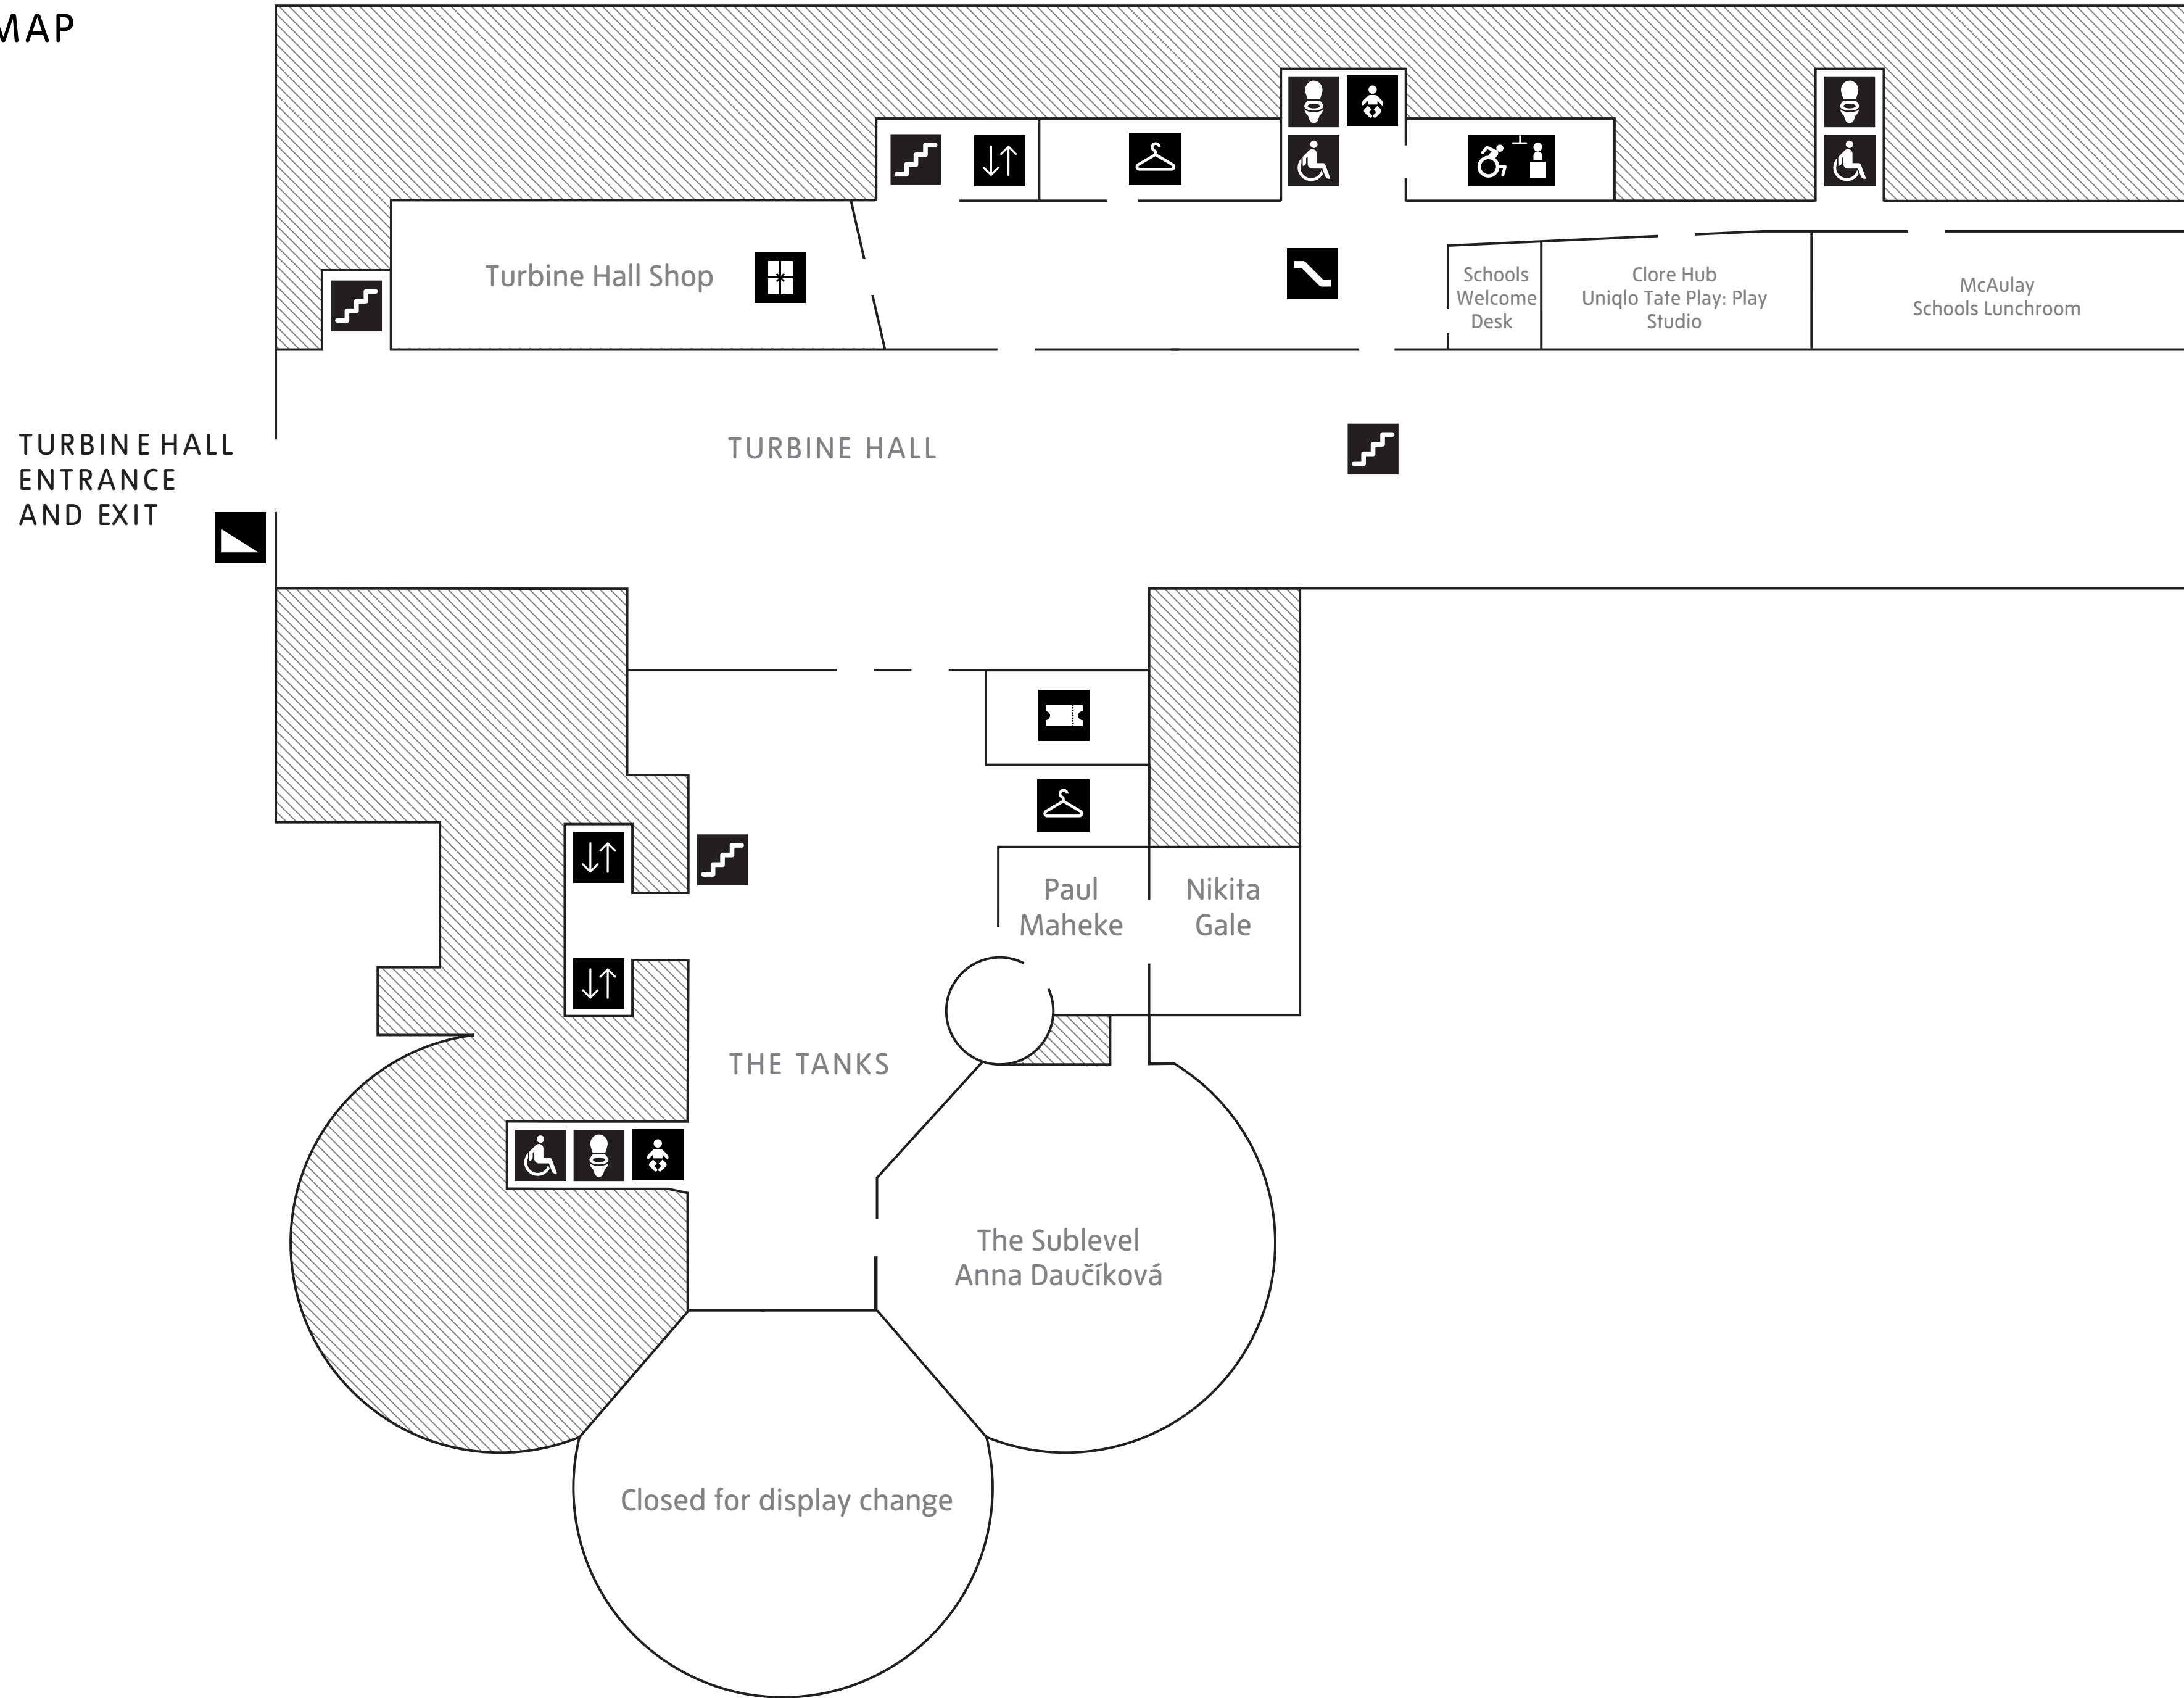

BLAVATNIK BUILDING  
ENTRANCE AND  
EXIT

NATALIE BELL  
BUILDING  
EXIT

TURBINE HALL  
ENTRANCE AND  
EXIT

- Key**
- Tickets
  - Step-free
  - Escalator
  - Cloakroom, lockers
  - Shop
  - Café
  - Restaurant
  - Quiet room
  - Multi-faith room
  - Baby change
  - Toilets
  - Accessible toilets
  - Changing Places toilet

## Key

-  Tickets
-  Lifts
-  Step-free
-  Stairs
-  Escalator
-  Cloakroom, lockers
-  Baby change
-  Toilets
-  Accessible toilets
-  Changing Places toilet

# TATE MODERN MAP

- ### Key
-  Lifts
  -  Stairs
  -  Shop
  -  Café
  -  Baby change
  -  Toilets
  -  Accessible toilets
  -  Car park for disabled visitors