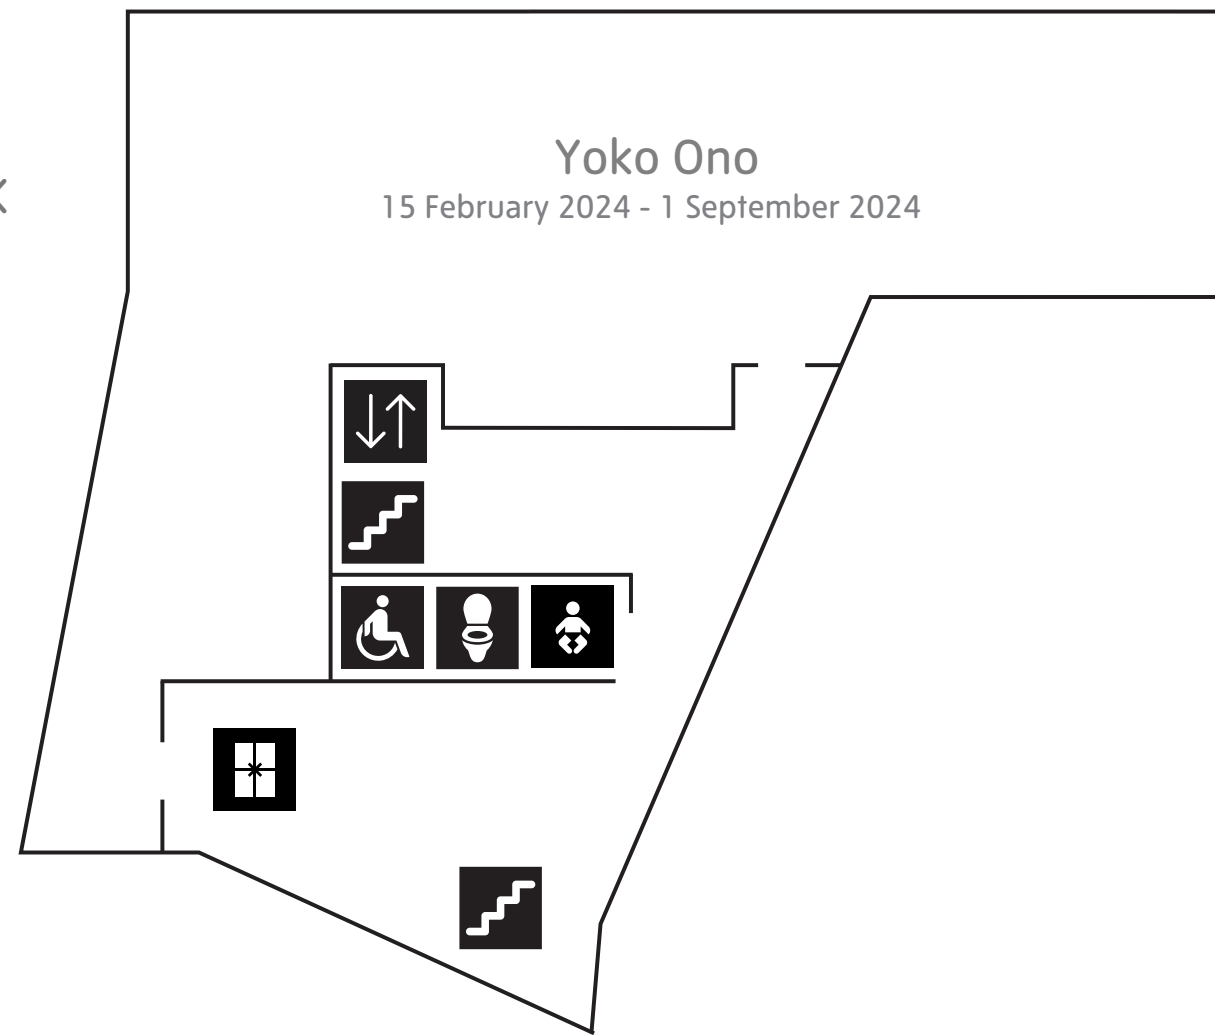

# TATE MODERN MAP

- ### Key
-  Lifts
  -  Stairs
  -  Shop
  -  Café
  -  Baby change
  -  Toilets
  -  Accessible toilets
  -  Car park for disabled visitors

# TATE MODERN MAP

NATALIE BELL BUILDING

BLAVATNIK BUILDING