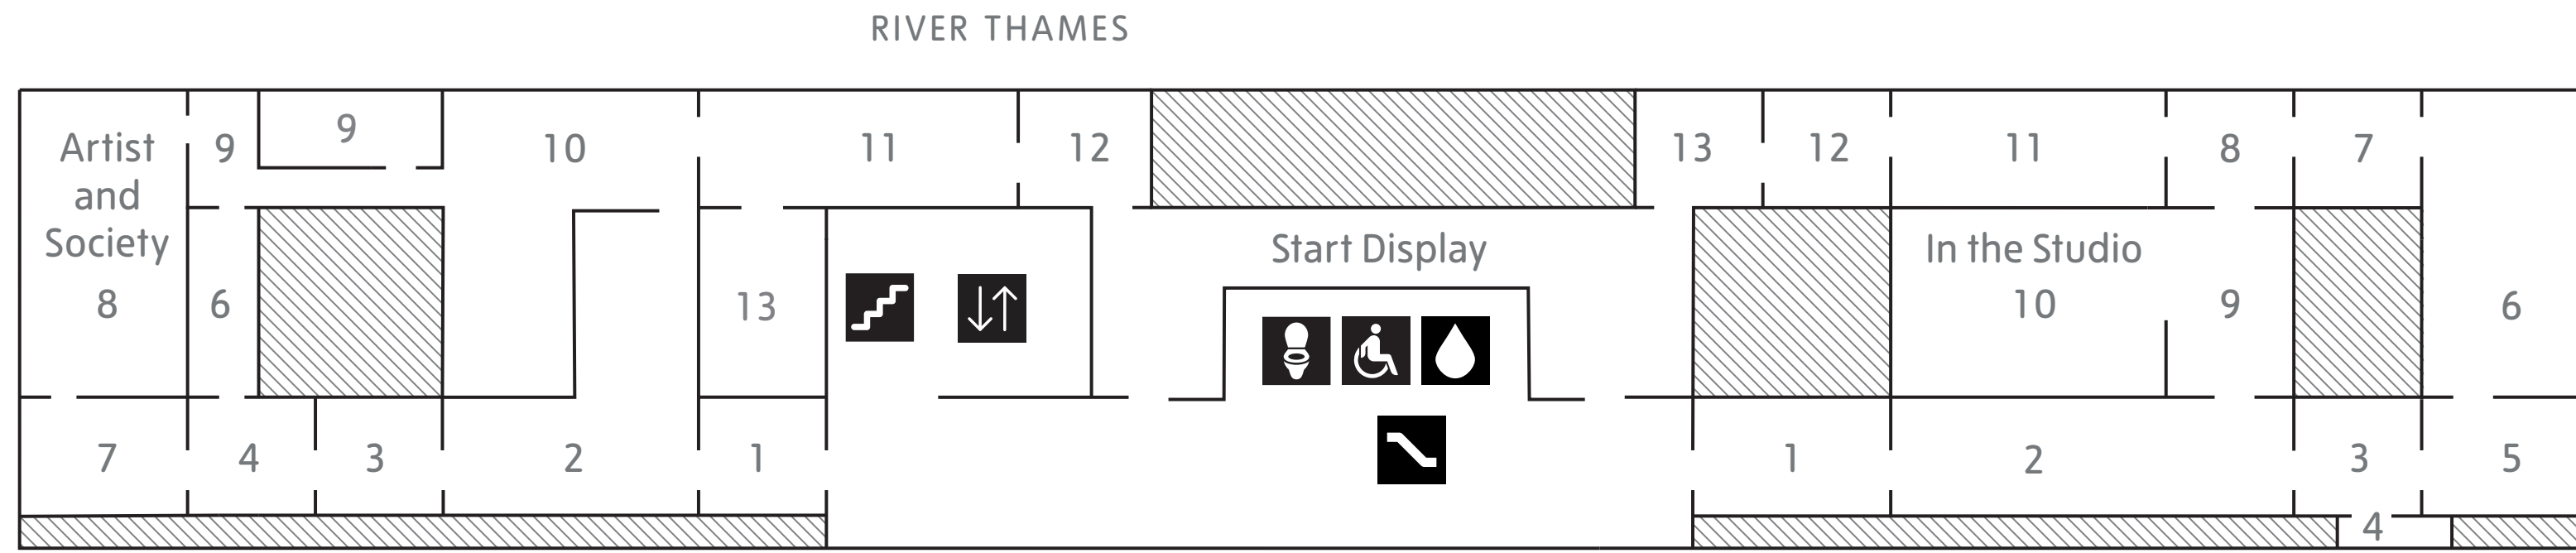

TATE MODERN MAP